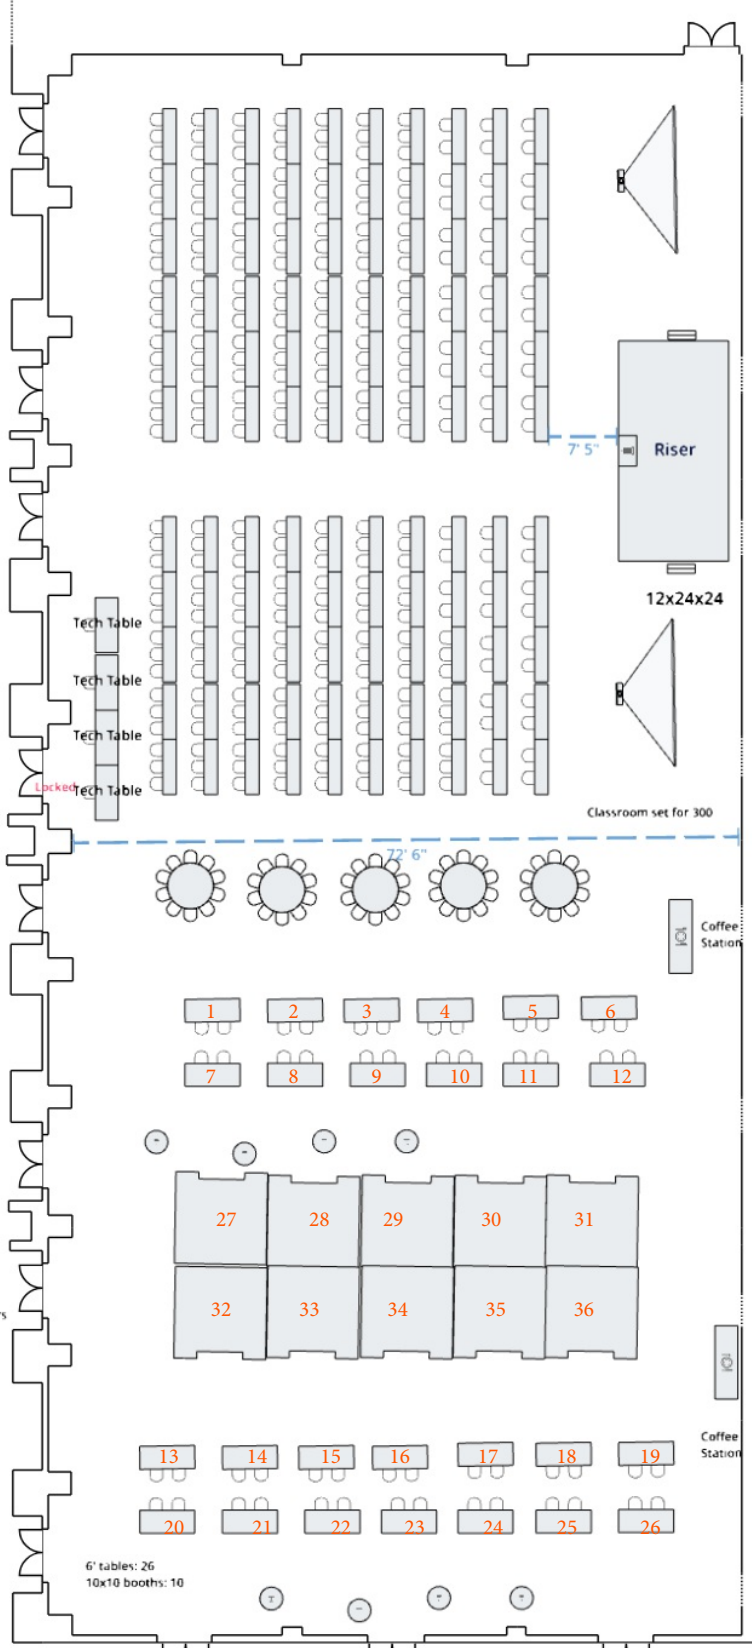

4 - 60" Rounds of 10 below stairs
 9 - 60" Rounds of 10

Reg
 Buffets

Tech Table
 Tech Table
 Tech Table
 Locked Tech Table

37
 15' 1" Platinum Sponsors
 38
 5' 0"
 39

- 1 - Accarent
- 2 - Aetna
- 3 - Cirrus Tech
- 4 - Draftline Technologies
- 5 - Encompass
- 6 - Epic Worldwide
- 7 - Everlance
- 8 - Galileo
- 9 - GPW & Associates
- 10 - Grail
- 11 - Infiniti Workforce Solutions
- 12 - Johnston & Assoc
- 13 - Lytx
- 14 - Motus
- 15 - PDC / KPI
- 16 - Personnel Dynamics
- 17 - Netradyne
- 18 - Price MDs
- 19 - Rehrig Pacific
- 20 - Samsara
- 21 - Sonospine
- 22 - VIP
- 23 - Vori Health
- 24 - Voxel
- 25 - Waltco Lift Co.
- 26 - TBD
- 27 - Broadspire
- 28 - Craftsmen Trailer
- 29 - First Onsite Property Restoration
- 30 - Innovu
- 31 - Legent / PSN
- 32 - Coral
- 33 - Maternity Adv/TMM
- 34 - Phia Group
- 35 - Boon Chapman
- 36 - Prism Health Group
- 37 - Crum & Forster
- 38 - Welldyne
- 39 - Sharefield + QCS Purchasing

The Star Ballroom and Foyer for BevCap - April 8, 2024 at 12:00 PM